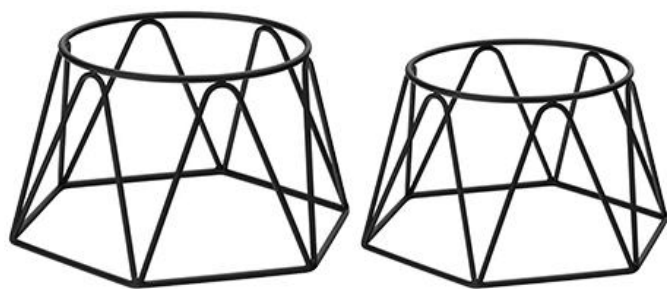

Designo Round Raiser Short - Black

Short EH-01-93-10 / (per 6) : 10 X 8 X 4 inches / 25 X 20 X 10 cm
Tall EH-EH-01-93-11 / (per 6) : 10 X 8 X 8 inches / 25 X 20 X 20 cm
Finish: Powder Coated Iron