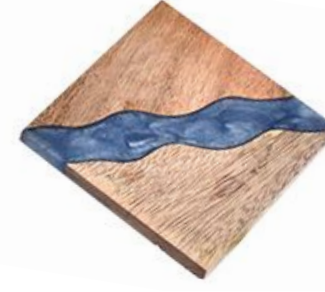

Wood Resin Green Coaster
EH-01-60-14 / (Per 24)
Dimensions: 4 X 4 X 0.4 inches / 10 X 10 X 1 cm
Finish: Mango Wood, Resin, PU